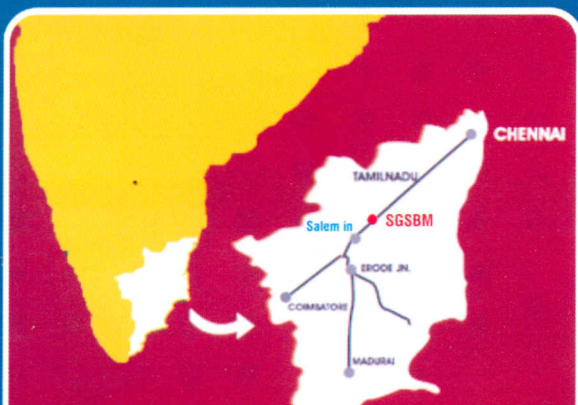

OUR OTHER INSTITUTIONS

GANESH COLLEGE OF ENGINEERING
(Co-Ed) Approved by AICTE & Affiliated to Anna University

SRI GANESH COLLEGE OF ARTS AND SCIENCE
(Co-Ed) Affiliated to Periyar University

SRI GANESH COLLEGE OF EDUCATION (B.Ed)
(Co-Ed) Approved by NCTE Affiliated to TamilNadu Teachers Education University